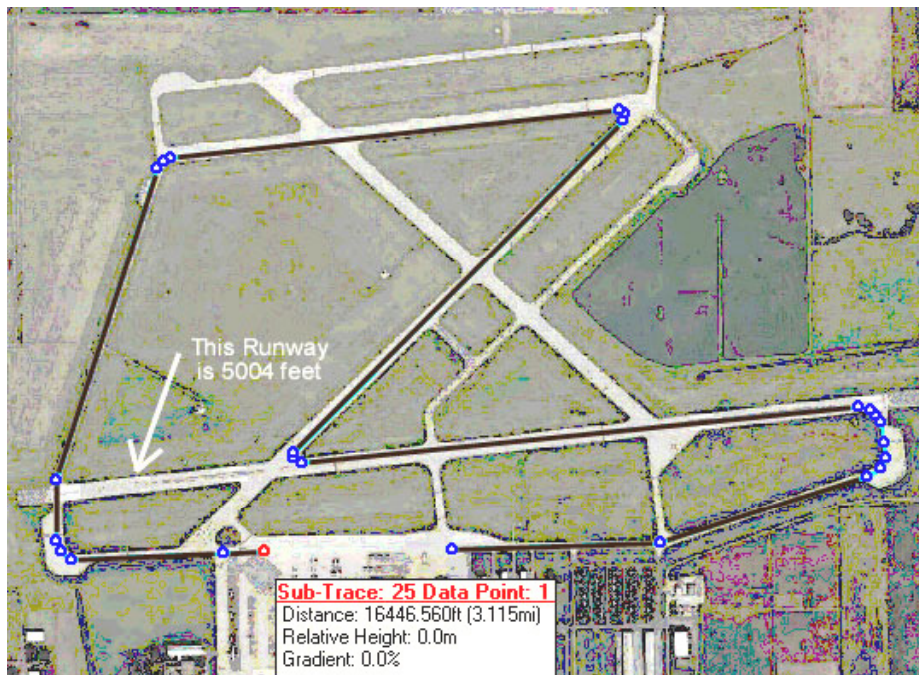

Measurement of the Month

The Don Scott Trot – A 5k on the Runway

By Pete Riegel

The Ohio State University Airport is located in north Columbus, Ohio. It was named Don Scott Field in honor of the former All-American athlete who died in a bomber crash in England on October 1, 1943.

I was contacted by Doug Grout, who plans to hold a race at the airport next July in conjunction with some Airport aerial festivities. He sent me a description of the proposed route as described by his airport contacts. I immediately set to work to do what I could to see whether the proposed route would come out to the desired length.

The first step was to get a good scale map of the airport. I went to the airport's web site and did not find exactly what I was looking for. However, I did obtain an aerial photo of the runways and a detailed description of each one, including their elevations and length.

Some time ago I obtained a copy of Accuroute, which is a map-scaling program. You import a map or diagram, and use a built-in calibration algorithm. Then you draw a path, and the program tells you how long it is. You can download a test version from <http://www.accuroute.co.uk>.

The aerial photo had no scale attached to it. However, the longest runway was noted as having a length of 5004 feet, so I used this as my calibration value and plotted the proposed route. It looked like it might work.

The course as plotted by Accuroute