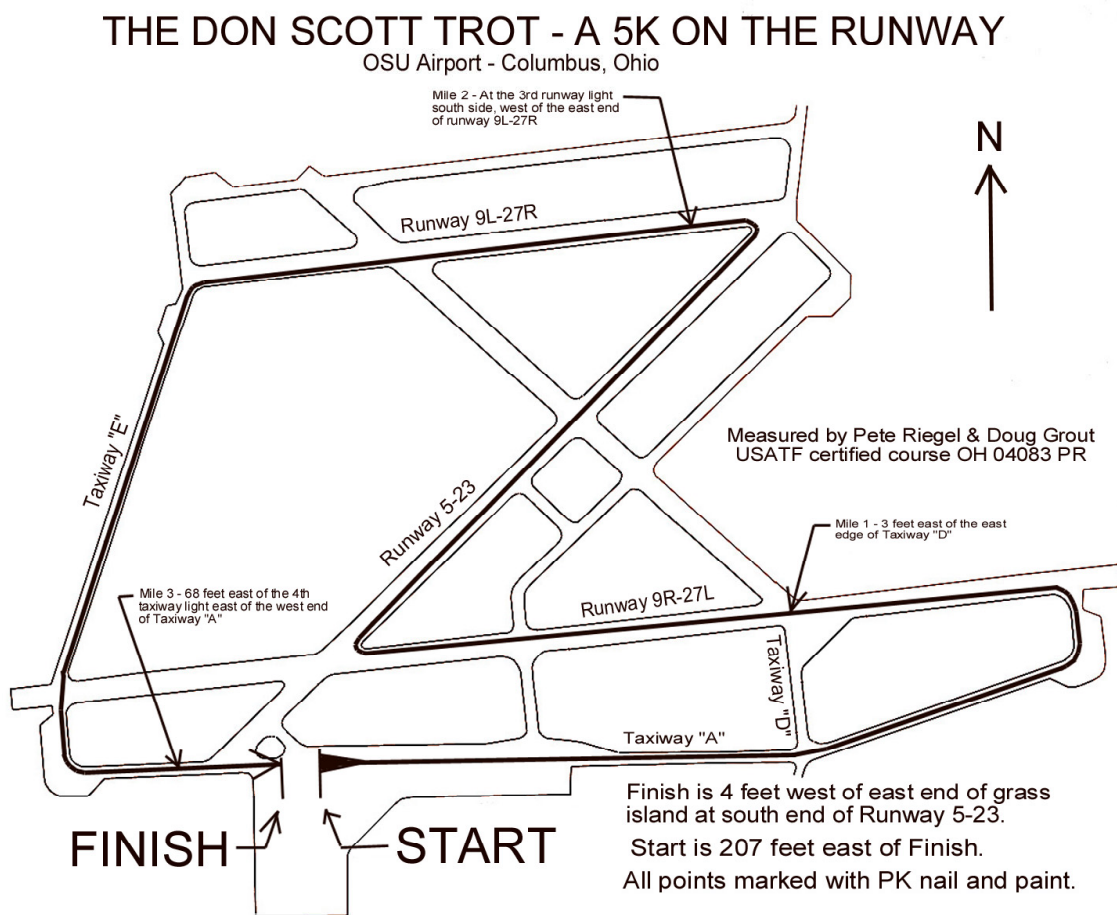

While I've found that Accuroute works well, the answers are only as good as the calibration and tracing, and the quality of the map or photo. I wondered whether I had picked the right points on the ends of the runways for my calibration, but reasoned that I couldn't have been all that far off and the result was certainly good enough for preliminary work.

Doug and I met in the coffee shop at the airport, and were joined by Dale, who was to escort us around the runways as we measured. While I thought the course would work out, I was reluctant to lay down splits on the first ride, even though Doug had calibrated his bike so as to measure with me. Instead we began at the finish and rode the course backwards, stopping at my calculated start line. Dale preceded us in a truck, and instructed us never to pass him. He was in contact with the control tower, and we stopped several times enroute while a plane took off or landed.

The start and finish were closer together than the mapwork had predicted, but acceptable, so we laid down the three, two, and one mile splits on the next ride, which agreed with the first. Dale painted each split and put in PK nails as we rode.

This was the second course I've measured on an airport, and it was a lot more fun than the first. There's no traffic on the roads and no hills. The only potential problem – which turned out not to be a problem – was documenting the locations of the splits on the vast airport plain. It turned out that runway and taxiway lights were abundant, and made good reference points.