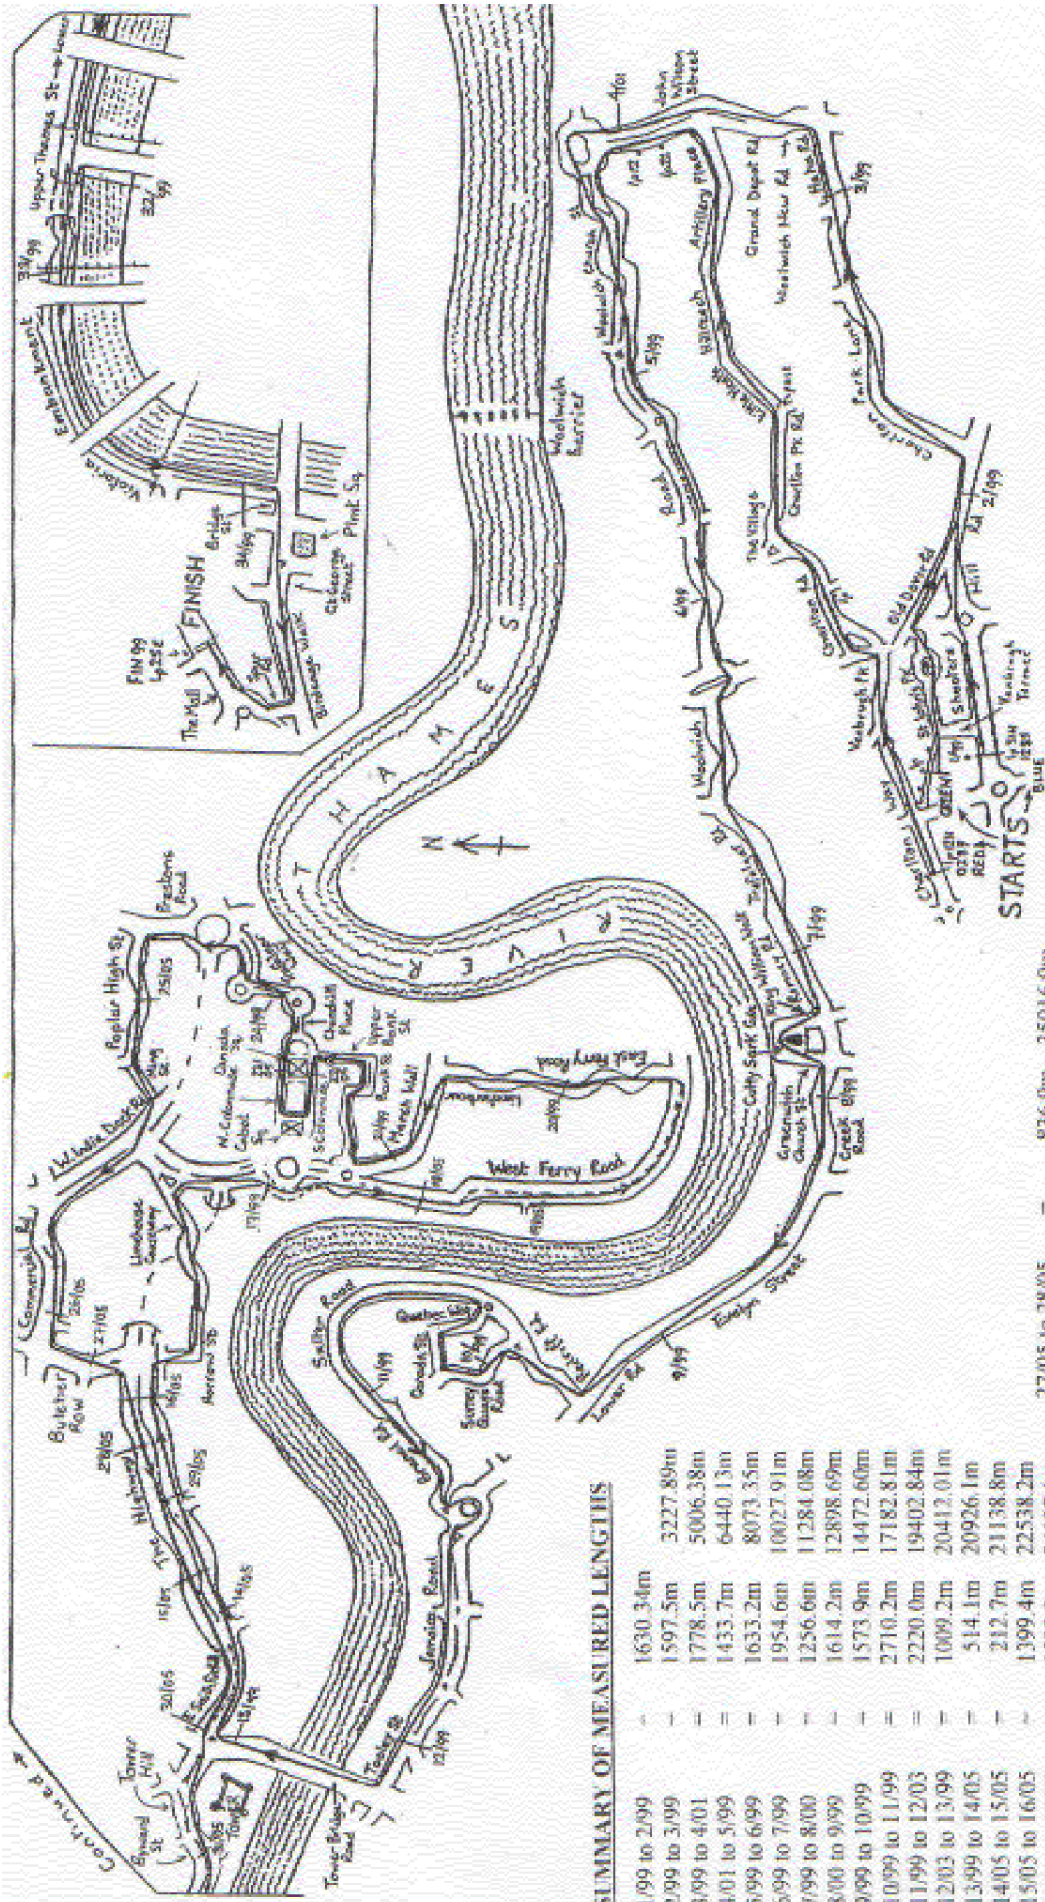

FLORA LONDON MARATHON 17 APRIL 2005

STARTS

27/05 to 28/05	836.9m	35016.9m
28/05 to 29/05	396.0m	35412.9m
29/05 to 30/05	1077.6m	36490.5m
30/05 to 31/05	543.9m	37034.4m
31/05 to 32/09	909.17m	37943.57m
32/99 to 33/99	676.34m	38619.91m
33/99 to 34/99	2043.66m	40663.57m
34/99 to FIN99	1544.96m	42208.53m

FINISH POSITION 1m BEFORE FIN99
COURSE FROM REF 1999 TO FIXED (2005) FINISH = 42207.53m
STARTLINE POSITION IS 12.53m EAST OF REF 1999 (p31111285)

SUMMARY OF MEASURED LENGTHS

1/99 to 2/99	1630.34m
2/99 to 3/99	1597.5m
3/99 to 4/01	3227.89m
4/01 to 5/99	5006.38m
5/99 to 6/99	6440.13m
6/99 to 7/99	8073.35m
7/99 to 8/00	10027.91m
8/00 to 9/99	1256.6m
9/99 to 10/99	1614.2m
10/99 to 11/99	12808.69m
11/99 to 12/03	1573.9m
12/03 to 13/99	14472.60m
13/99 to 14/05	2710.2m
14/05 to 15/05	17182.81m
15/05 to 16/05	2220.0m
16/05 to 17/99	19402.84m
17/99 to 18/05	1009.2m
18/05 to 19/05	20412.01m
19/05 to 20/99	514.1m
20/99 to 21/99	20926.1m
21/99 to 22/05	212.7m
22/05 to 23/05	21138.8m
23/05 to 24/99	1399.4m
24/99 to 25/05	22538.2m
25/05 to 26/05	1598.9m
26/05 to 27/05	862.6m
27/05 to 28/05	24999.7m
28/05 to 29/05	751.1m
29/05 to 30/05	25750.8m
30/05 to 31/05	1642.4m
31/05 to 32/99	27393.2m
32/99 to 33/99	28957.7m
33/99 to 34/99	1564.5m
34/99 to FIN99	1057.6m
FIN99 to 23/05	30015.3m
23/05 to 24/99	569.6m
24/99 to 25/05	30584.9m
25/05 to 26/05	467.5m
26/05 to 27/05	31052.4m
27/05 to 28/05	1143.9m
28/05 to 29/05	32196.3m
29/05 to 30/05	1599.0m
30/05 to 31/05	33795.3m
31/05 to 32/99	384.7m
32/99 to 33/99	34180.0m